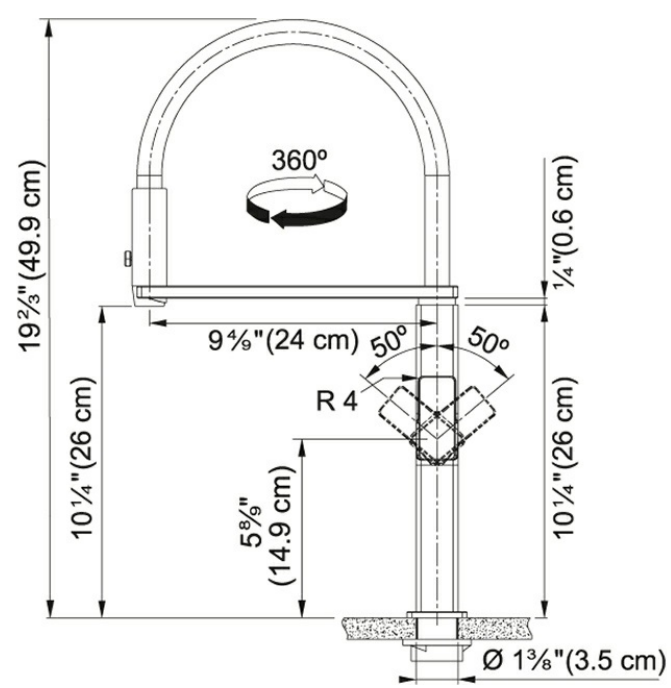

Peak FFPD5550 Stainless Steel-Black

Product Picture

Technical Drawing

Product Information

Version	Semi Pro
Spray Type	Full Stream
Faucet Operation	Side Lever
Flow Rate	1.75 gpm
Cartridge	35mm Ceramic Cartridge
Where to buy	Showroom
Countertop hole diameter	1 3/8"

Article Numbers

FUN#	115.0547.857
US Part Number	FFPD5550