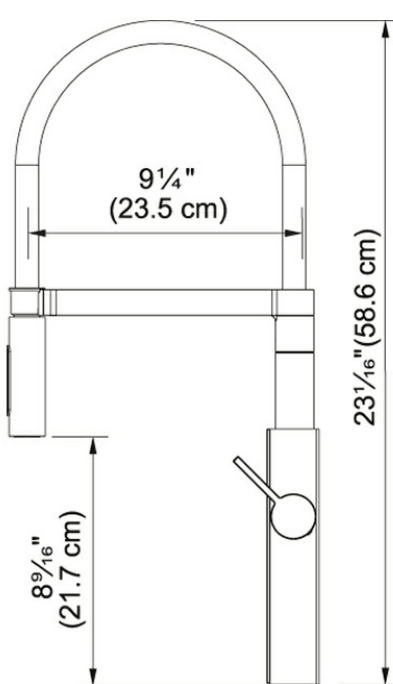

Crystal FFPD4600 Polished Chrome

Franke's Crystal faucet features a high arch, a sleek glass base and is available in black glass, white glass or pristine stainless steel. The flexible metal spring hose provides maximum flexibility reaching every corner of the sink. The strong magnetic holder always keeps the flexible hose in the correct position after every use. She is water conscious— Crystal's faucet meets California standards for water conservation, 1.75 GPM. She's expertly built with sharp lines, sleek corners, a coil cord, and a soft spray that never bruises fruits or vegetables.

Product Picture

Technical Drawing

Product Information

Version	Semi Pro
Spray Type	Full and Needle Spray
Faucet Operation	Side Lever
Flow Rate	1.75 gpm
Cartridge	35mm Ceramic Cartridge
Where to buy	Showroom
Countertop hole diameter	1 3/8"

Article Numbers

FUN#	115.0474.629
US Part Number	FFPD4600