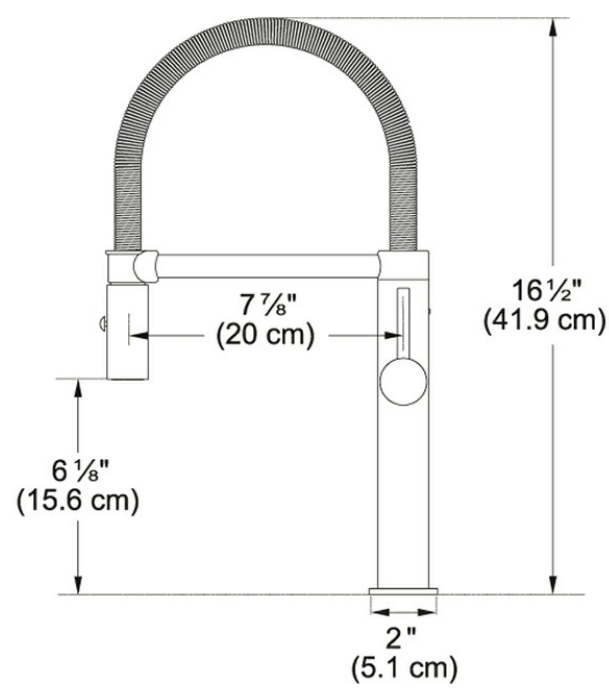

## Pescara FFPD4400 Polished Chrome

The clean design and detailed craftsmanship make Franke's Pescara faucet line ideal for those who savor simplicity. Pescara faucets feature a level of functionality and performance that maximizes usability for the home chef or kitchen connoisseur. A truly successful design that is not only visually impressive, but also sets new standards in terms of usability. The pull-down spray fits perfectly in your hand and the switch between full and needle spray can be operated intuitively – a perfect combination of design, ergonomics and functionality.

### Product Picture

### Technical Drawing

### Product Information

Version	SEMI-PRO L
Spray Type	Full and Needle Spray
Faucet Operation	Side Lever
Flow Rate	1.75 gpm
Cartridge	28mm Ceramic Cartridge
Where to buy	Showroom
Countertop hole diameter	1 3/8"