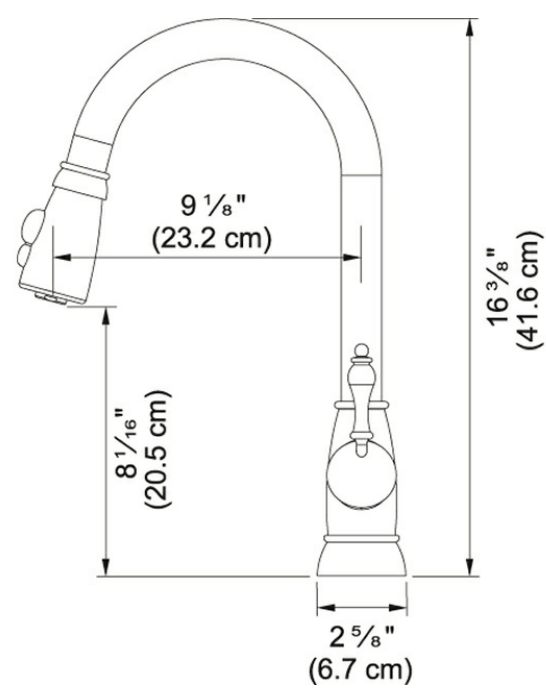

## Farm House FFPD470 Polished Nickel

Product Picture

Technical Drawing

Product Information

Version	Pull-Down Spray
Spray Type	Full and Needle Spray
Faucet Operation	Side Lever
Flow Rate	1.75 gpm
Cartridge	25mm Ceramic Cartridge
Where to buy	Showroom
Countertop hole diameter	1 3/8"

Article Numbers

FUN#	115.0498.268
------	--------------