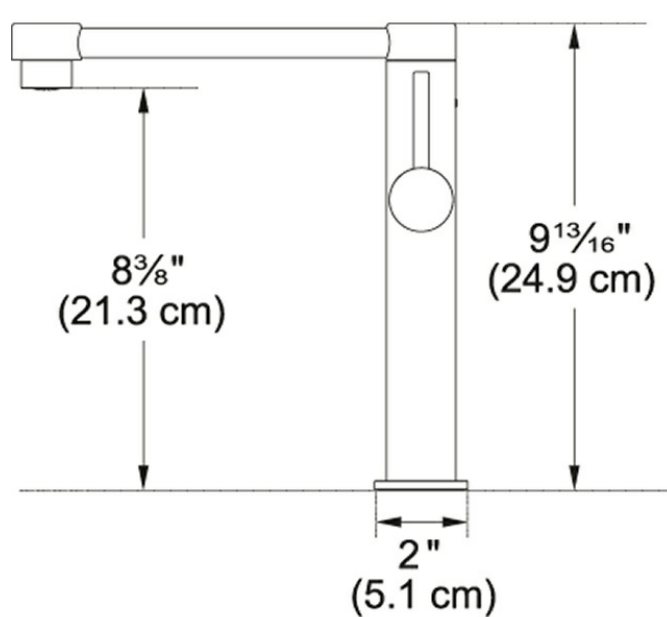

Product Picture

Technical Drawing

Product Information

Version	Bar/Prep
Spray Type	Full Stream
Faucet Operation	Side Lever
Flow Rate	1.75 gpm
Cartridge	28mm Ceramic Cartridge
Where to buy	Showroom
Countertop hole diameter	1 3/8"