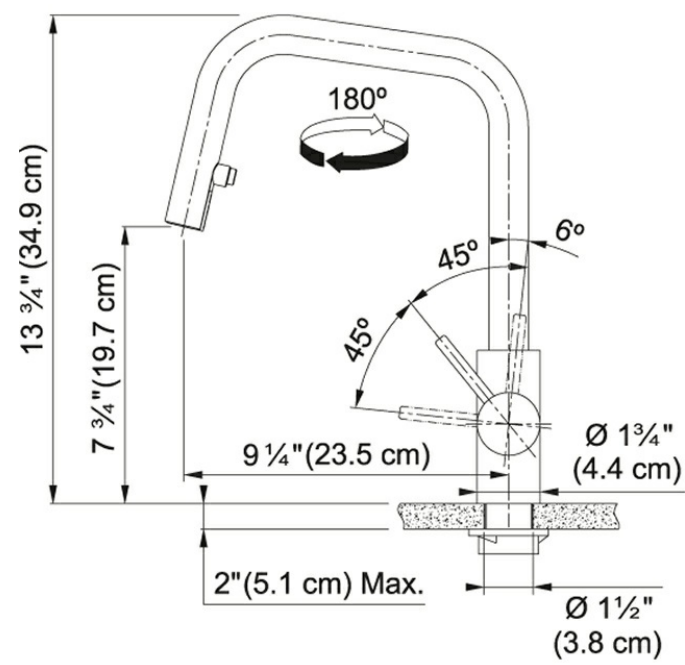

Kubus FFP4250 Stainless Steel

Product Picture

Technical Drawing

Product Information

Version	Pull-Down - Prep
Spray Type	Full and Needle Spray
Faucet Operation	Side Lever
Flow Rate	1.75 gpm
Where to buy	Showroom
Countertop hole diameter	1 3/8"

Article Numbers

FUN#	115.0529.210
US Part Number	FFP4250