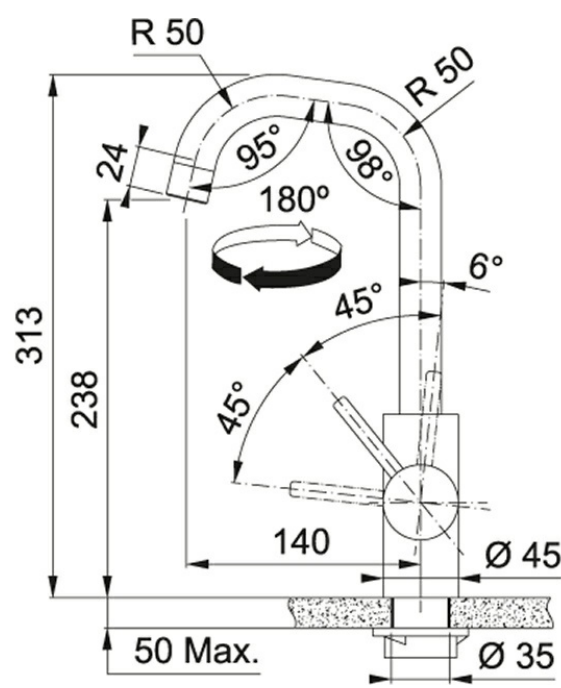

Kubus FFB4250 Stainless Steel

Product Picture

Technical Drawing

Product Information

Version	Swivel Spout
Spray Type	Full and Needle Spray
Faucet Operation	Side Lever
Flow Rate	1.75 gpm
Where to buy	Showroom
Countertop hole diameter	1 3/8"

Article Numbers

FUN#	115.0529.222
US Part Number	FFB4250