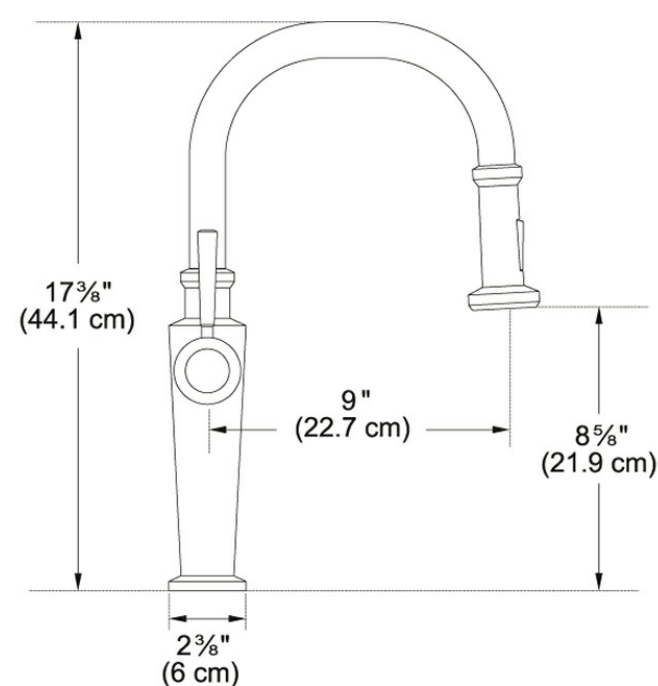

Absinthe FF5280 Satin Nickel

Beauty across the entire range. Oriented on current trends in product design, the combination of transitional style and sculptured form provide sleek aesthetics that will delight any chef day after day.

Product Picture

Technical Drawing

Product Information

Version	Pull-Down Spray
Spray Type	Full and Needle Spray
Faucet Operation	Side Lever
Flow Rate	1.75 gpm
Cartridge	35mm Ceramic Cartridge
Where to buy	Showroom
Countertop hole diameter	1 3/8"

Article Numbers

FUN#	115.0481.381
US Part Number	FF5280