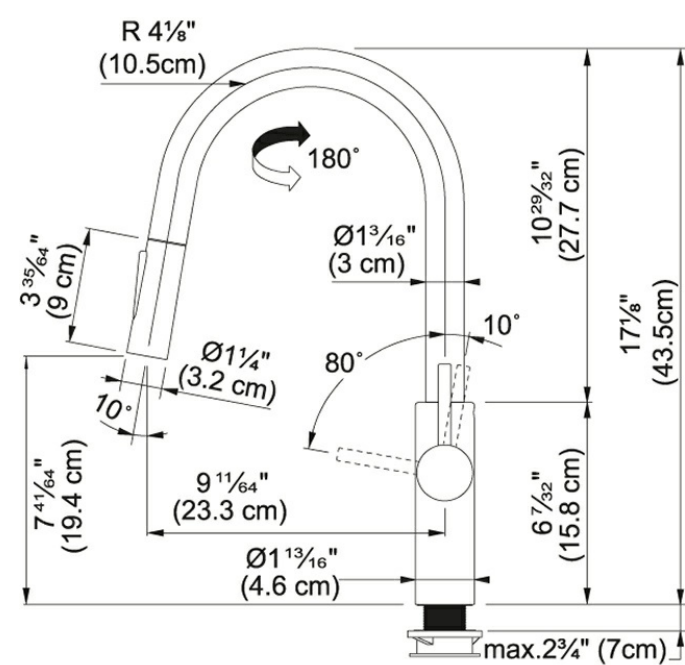

Pescara FF4880 Satin Nickel

Product Picture

Technical Drawing

Product Information

Version	Semi-Pro Pull-Down
Spray Type	Full and Needle Spray
Faucet Operation	Side Lever
Flow Rate	1.75 gpm
Cartridge	35mm Ceramic Cartridge
Where to buy	Showroom
Countertop hole diameter	1 3/8"

Article Numbers

FUN#	115.0539.025
US Part Number	FF4880