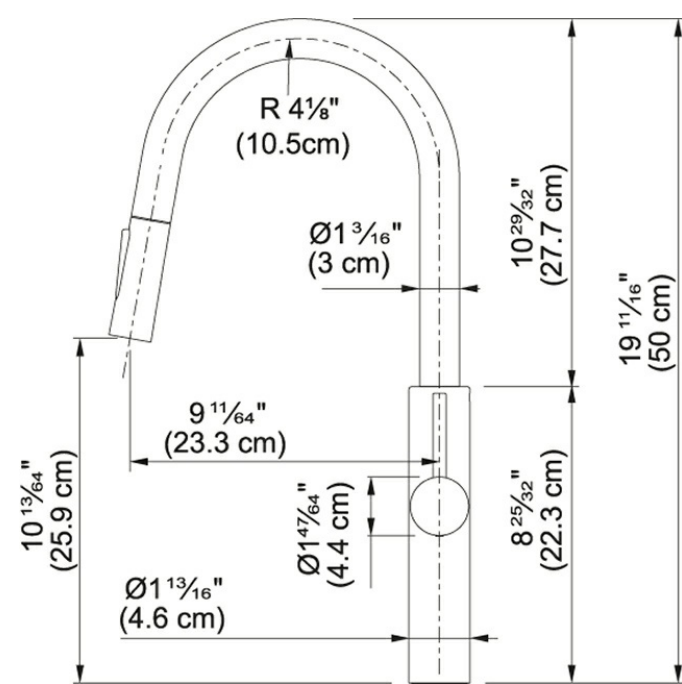

Pescara FF4800 Polished Chrome

Product Picture

Technical Drawing

Product Information

Version	Semi-Pro Pull-Down
Spray Type	Full and Needle Spray
Faucet Operation	Side Lever
Flow Rate	1.75 gpm
Cartridge	35mm Ceramic Cartridge
Where to buy	Showroom
Countertop hole diameter	1 3/8"

Article Numbers

FUN#	115.0539.024
US Part Number	FF4800