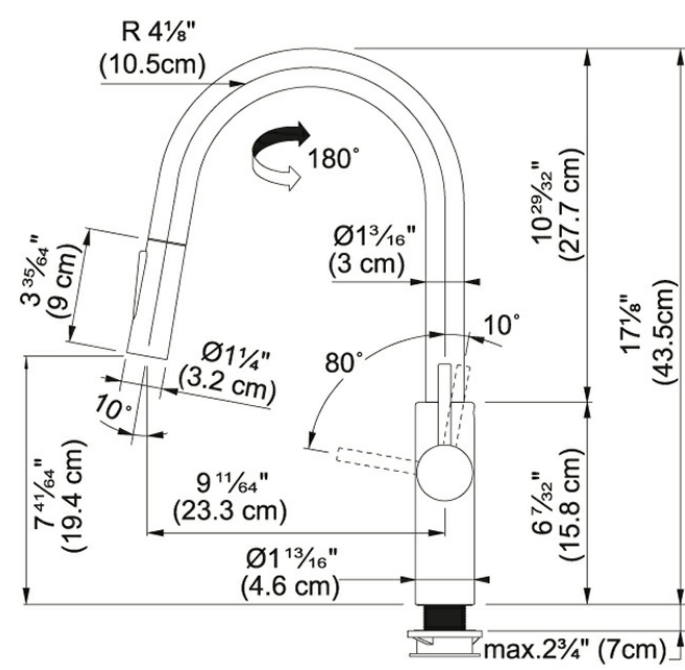

# Pescara FF4780 Satin Nickel

Product Picture

Technical Drawing

Product Information

Version	Pull-Out Spray
Spray Type	Full and Needle Spray
Faucet Operation	Side Lever
Flow Rate	1.75 gpm
Cartridge	35mm Ceramic Cartridge
Where to buy	Showroom
Countertop hole diameter	1 3/8"

Article Numbers

FUN#	115.0539.023
US Part Number	FF4780