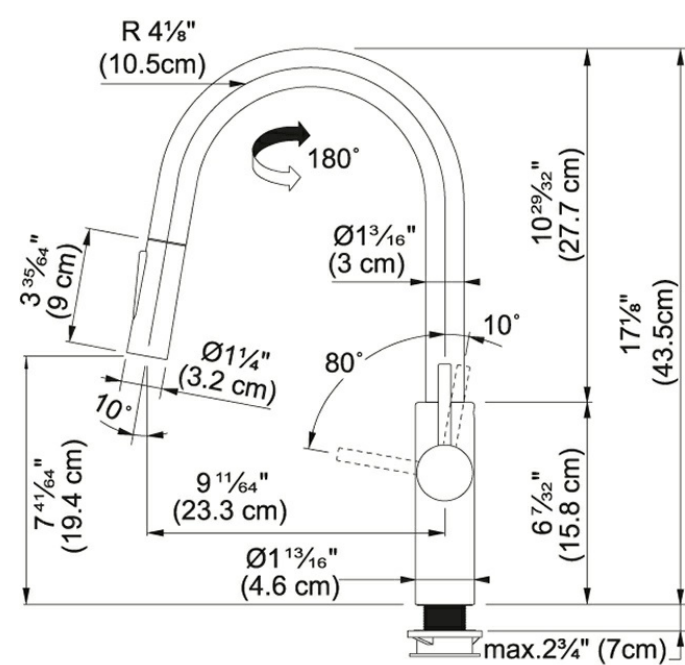

Pescara FF4720 Matte Black

Product Picture

Technical Drawing

Product Information

Version	Pull-Out Spray
Spray Type	Full and Needle Spray
Faucet Operation	Side Lever
Flow Rate	1.75 gpm
Cartridge	35mm Ceramic Cartridge
Where to buy	Showroom
Countertop hole diameter	1 3/8"

Article Numbers

FUN#	115.0559.274
US Part Number	FF4720