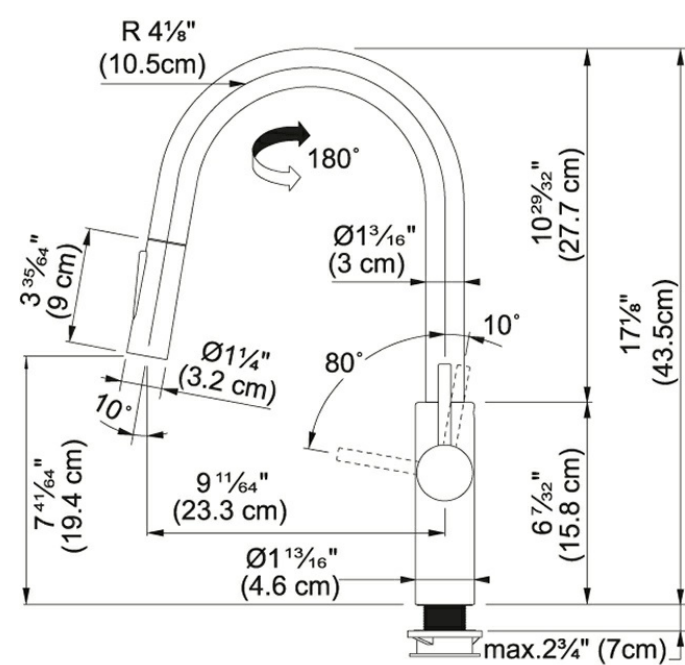

## Pescara FF4700 Polished Chrome

Product Picture

Technical Drawing

Product Information

Version	Pull-Out Spray
Spray Type	Full and Needle Spray
Faucet Operation	Side Lever
Flow Rate	1.75 gpm
Cartridge	35mm Ceramic Cartridge
Where to buy	Showroom
Countertop hole diameter	1 3/8"

Article Numbers

FUN#	115.0539.022
US Part Number	FF4700