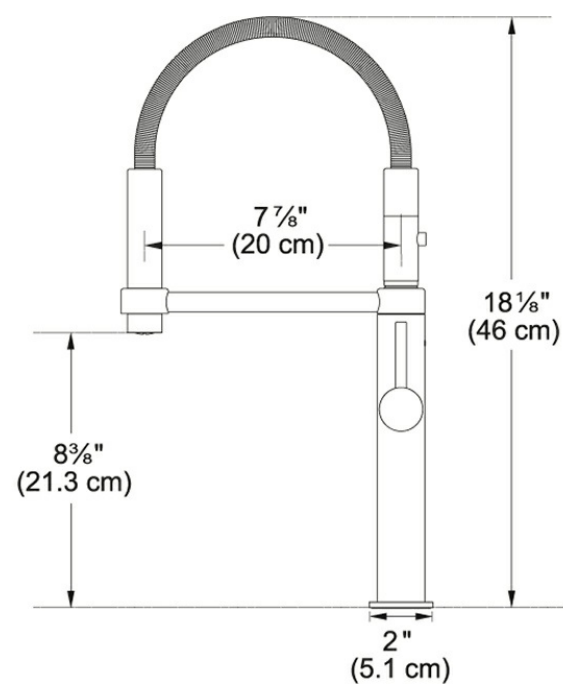

### Product Picture

### Technical Drawing

### Product Information

Version	Semi Pro
Spray Type	Full and Needle Spray
Faucet Operation	Side Lever
Flow Rate	1.75 gpm
Cartridge	CERAMIC-DISCS--Ø-28
Where to buy	Showroom
Countertop hole diameter	1 3/8"