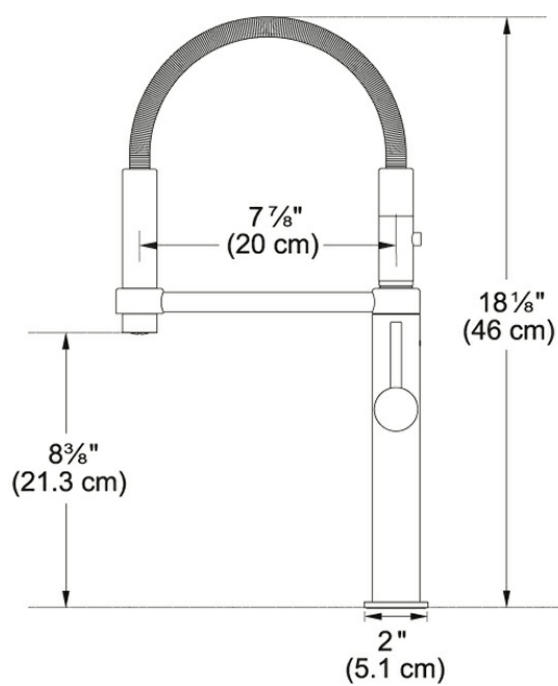

Product Picture

Technical Drawing

Product Information

Version	Semi Pro
Spray Type	Full and Needle Spray
Faucet Operation	Side Lever
Flow Rate	1.75 gpm
Cartridge	28mm Ceramic Cartridge
Where to buy	Showroom
Countertop hole diameter	1 3/8"

Article Numbers

FUN#	115.0395.996
US Part Number	5002641