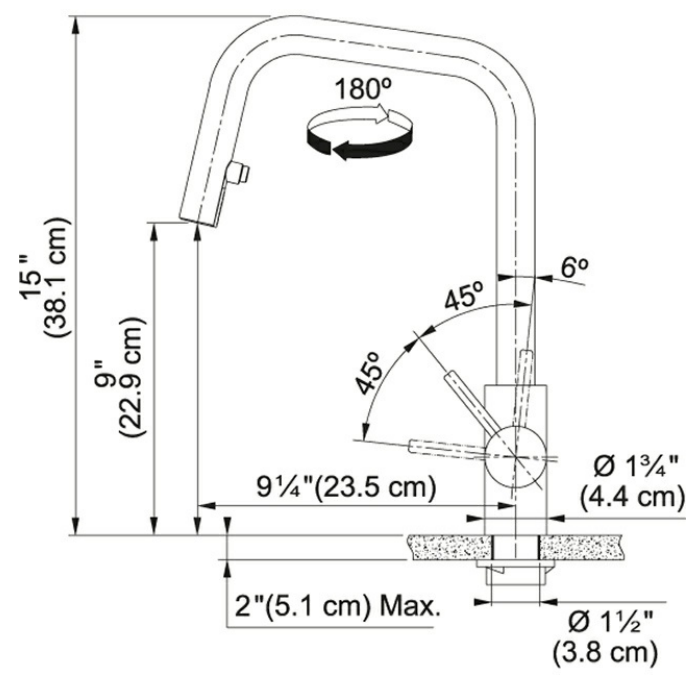

Kubus FF4250 Stainless Steel

Product Picture

Technical Drawing

Product Information

Version	Pull-Down Spray
Spray Type	Full and Needle Spray
Faucet Operation	Side Lever
Flow Rate	1.75 gpm
Where to buy	Showroom
Countertop hole diameter	1 3/8"

Article Numbers

FUN#	115.0529.209
US Part Number	FF4250