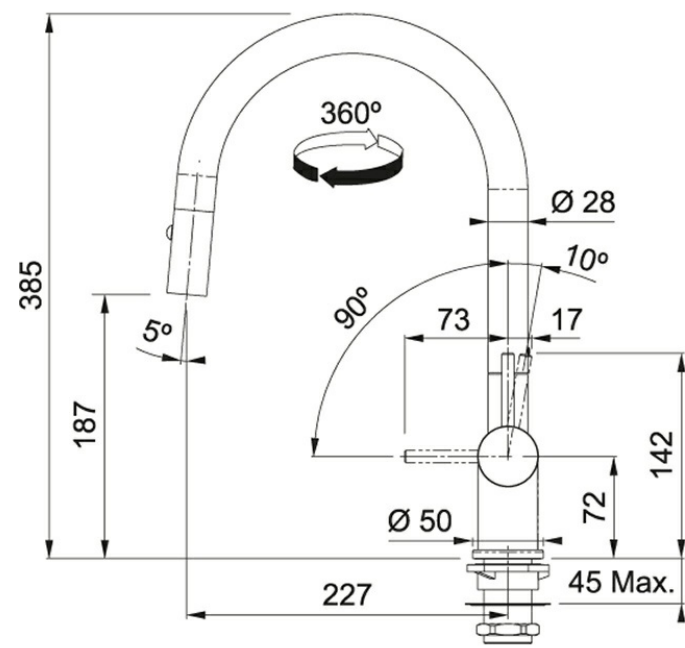

Product Information

Version	Pull-Out Spray
Spray Type	Full and Needle Spray
Faucet Operation	Top Lever
Flow Rate	1.75 gpm
Where to buy	Showroom
Countertop hole diameter	1 3/8"

Article Numbers

FUN#	115.0561.519
US Part Number	FF3965