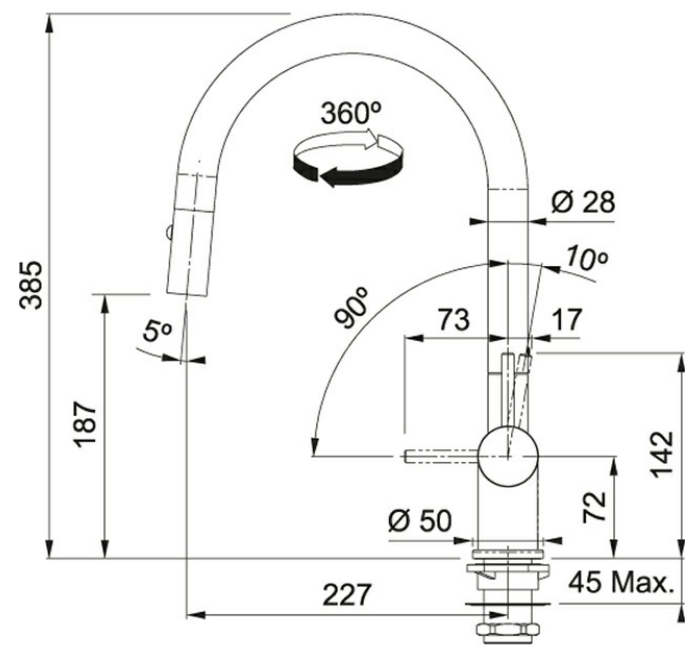

Product Information

Version	Pull-Out Spray
Spray Type	Full and Needle Spray
Faucet Operation	Top Lever
Flow Rate	1.75 gpm
Where to buy	Showroom
Countertop hole diameter	1 3/8"

Article Numbers

FUN#	115.0561.520
US Part Number	FF3961