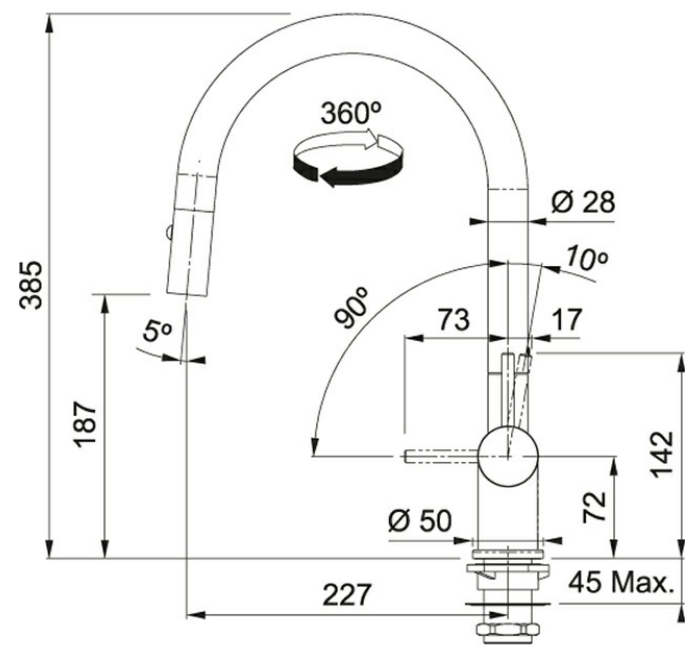

Technical Drawing

Product Information

| | |
|--------------------------|-----------------------|
| Version | Pull-Out Spray |
| Spray Type | Full and Needle Spray |
| Faucet Operation | Top Lever |
| Flow Rate | 1.75 gpm |
| Where to buy | Showroom |
| Countertop hole diameter | 1 3/8" |

Article Numbers

| | |
|----------------|--------------|
| FUN# | 115.0561.518 |
| US Part Number | FF3940 |