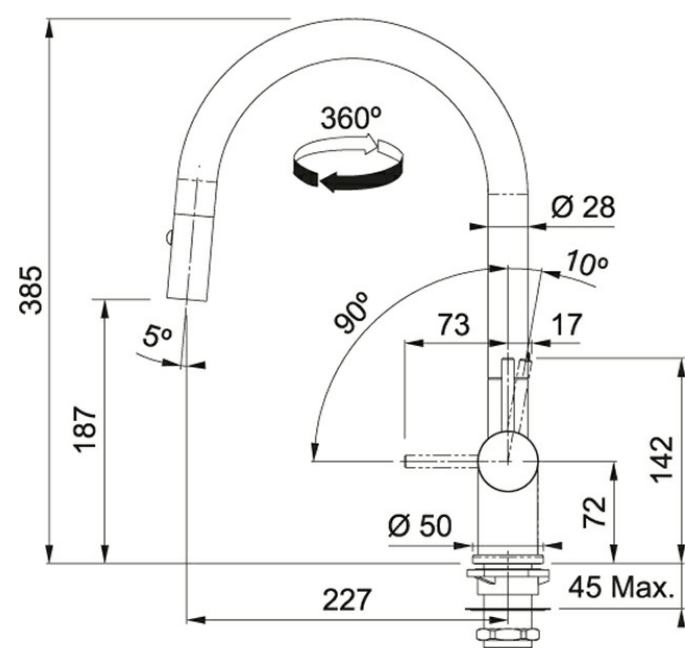

### Product Picture

### Technical Drawing

### Product Information

Version	Pull-Out Spray
Spray Type	Full and Needle Spray
Faucet Operation	Top Lever
Flow Rate	1.75 gpm
Where to buy	Showroom
Countertop hole diameter	1 3/8"

### Article Numbers

FUN#	115.0561.513
US Part Number	FF3920