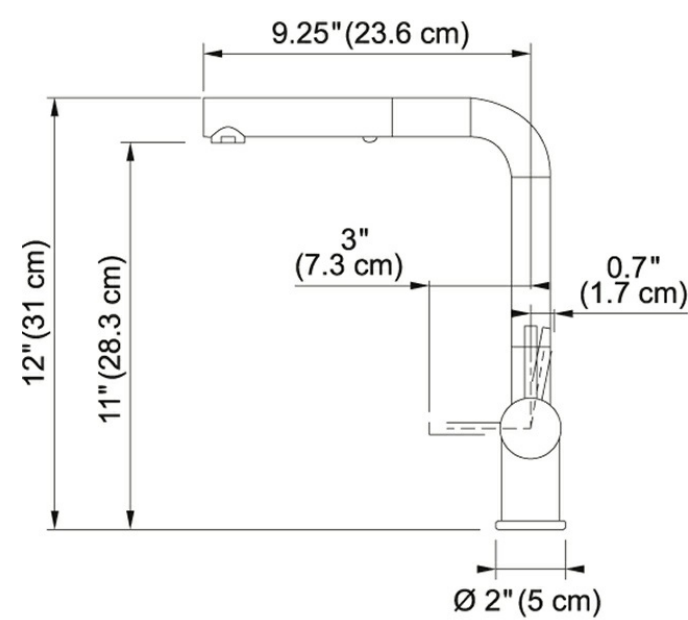

### Technical Drawing

### Product Information

Version	Pull-Out Spray
Spray Type	Full and Needle Spray
Faucet Operation	Single Lever
Flow Rate	1.75 gpm
Cartridge	35mm Ceramic Cartridge
Countertop hole diameter	1 3/8"