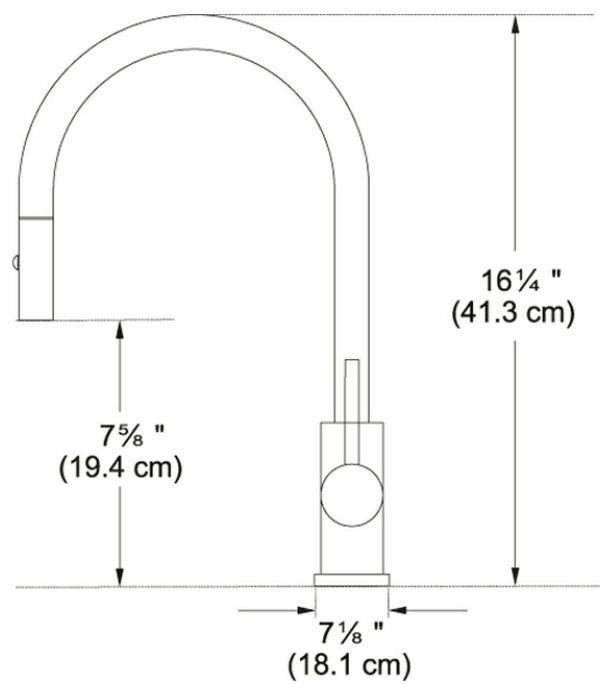

### Product Picture

### Product Information

Version	Pull-Down Spray
Spray Type	Full and Needle Spray
Faucet Operation	Side Lever
Flow Rate	1.75 gpm
Cartridge	35mm Ceramic Cartridge
Where to buy	Showroom
Countertop hole diameter	1 3/8"

### Technical Drawing