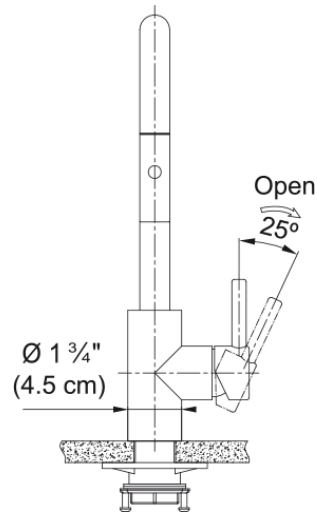

Eos Neo Prep Faucet - EOS-PR-GLD | 115.0685.309

Technical Data

Aspect

Spout type	U - spout
Color	Champagne gold
Type of material	Stainless steel 304
Flexible pullout hose material	Nylon grey
Spray head material	Stainless steel

Product Dimensions

Faucet hole diameter	35 mm
Cartridge dimension	35 mm

Installation

Mounting type	Shank
Water supply hose connection	1/2"
Water supply hose length	450 mm

Product specifications

Pressure	High pressure
Faucet type	Pull-out spray
Faucet operation	Side lever
Faucet rotation	360°