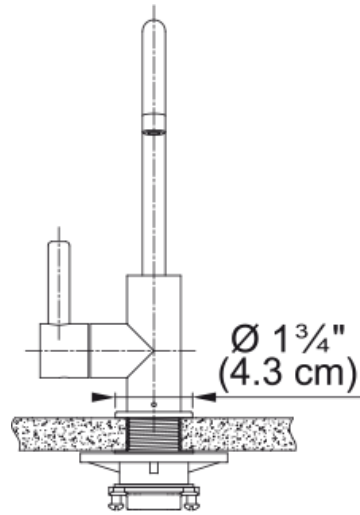

Eos Neo Hot Filtered - EOS-HO-304 | 119.0685.372

Technical Data

Aspect

Spout type	J - spout
Color	Stainless steel
Type of material	Stainless steel 304

Product Dimensions

Faucet hole diameter	31,75 mm
Cartridge dimension	12,70 mm

Installation

Mounting type	Shank
Water supply hose connection	3/8"
Water supply hose length	1524 mm

Product specifications

Pressure	High pressure
Faucet type	Swivel spout
Faucet operation	Side lever
Faucet rotation	360°