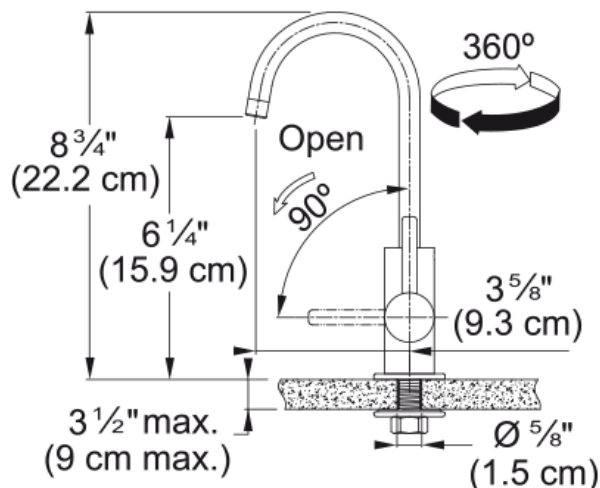

Eos Neo Cold Filtered - EOS-FW-304 | 120.0685.371

Technical Data

Aspect

Spout type	J - spout
Color	Stainless steel
Type of material	Stainless steel 304

Product Dimensions

Faucet hole diameter	31,75 mm
Cartridge dimension	12,70 mm

Installation

Mounting type	Shank
Water supply hose connection	3/8"
Water supply hose length	1524 mm

Product specifications

Pressure	High pressure
Faucet type	Swivel spout
Faucet operation	Side lever
Faucet rotation	360°