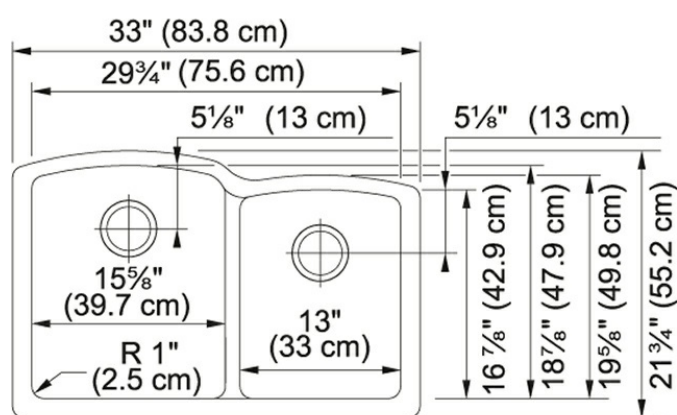

### Technical Drawing

### Product Dimensions

Minimum Cabinet Size	36"
----------------------	-----