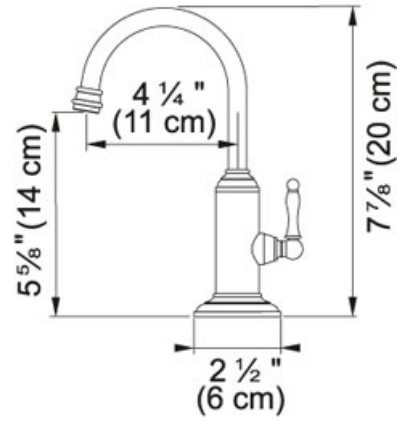

Cold Water Only - Farm House DW12080 Satin Nickel |

120.0355.532

FAMILY : Point of Use and Filtration | SERIE : Cold Water Only - Farm House | MODEL : DW12080 | FINISH : Satin Nickel

TECHNICAL DATA

Version	Cold Water Dispenser
Flow Rate	0.5 gpm
Spray Type	Full Spray
Cartridge	Ceramic Cartridge
Faucet Operation	Single Lever
Countertop hole diameter	1 3/8"
Spout Swivel Range	360°
