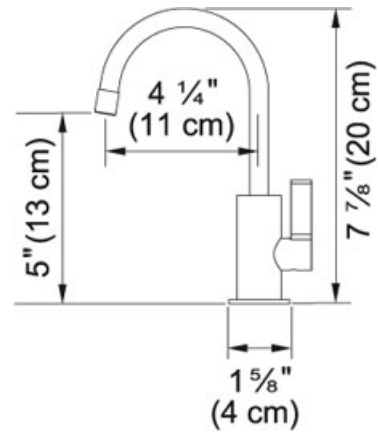

Cold Water Only - Ambient DW10080 Satin Nickel |

120.0355.520

FAMILY : Point of Use and Filtration | SERIE : Cold Water Only - Ambient | MODEL : DW10080 | FINISH : Satin Nickel

TECHNICAL DATA

Version	Cold Water Dispenser
Flow Rate	0.5 gpm
Spray Type	Full Spray
Cartridge	Ceramic Cartridge
Faucet Operation	Single Lever
Countertop hole diameter	1 3/8"
Spout Swivel Range	360°
