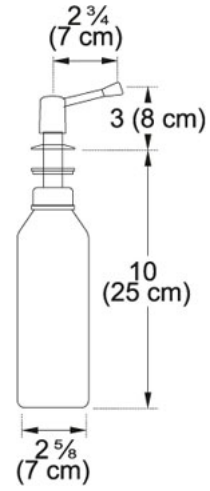

Soap Dispenser 902-SN Satin Nickel | 119.0080.614

FAMILY : **Accessories** | SERIE : **Soap Dispenser** | MODEL : **902-SN** | FINISH : **Satin Nickel** | INSTALLATION TYPE : **Sinks or worktop** | FAMILY : **Kitchen solutions**

TECHNICAL DATA

Countertop hole diameter	2 5/8"
--------------------------	--------
