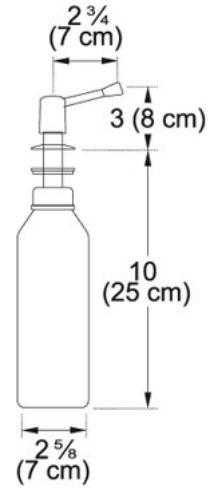

Soap dispenser 902-C Polished Chrome | 119.0080.612

FAMILY : Kitchen solutions | SERIE : Soap dispenser | MODEL : 902-C | FINISH : Polished Chrome | INSTALLATION TYPE : Sinks or worktop

TECHNICAL DATA

Countertop hole diameter	2 5/8"
--------------------------	--------
