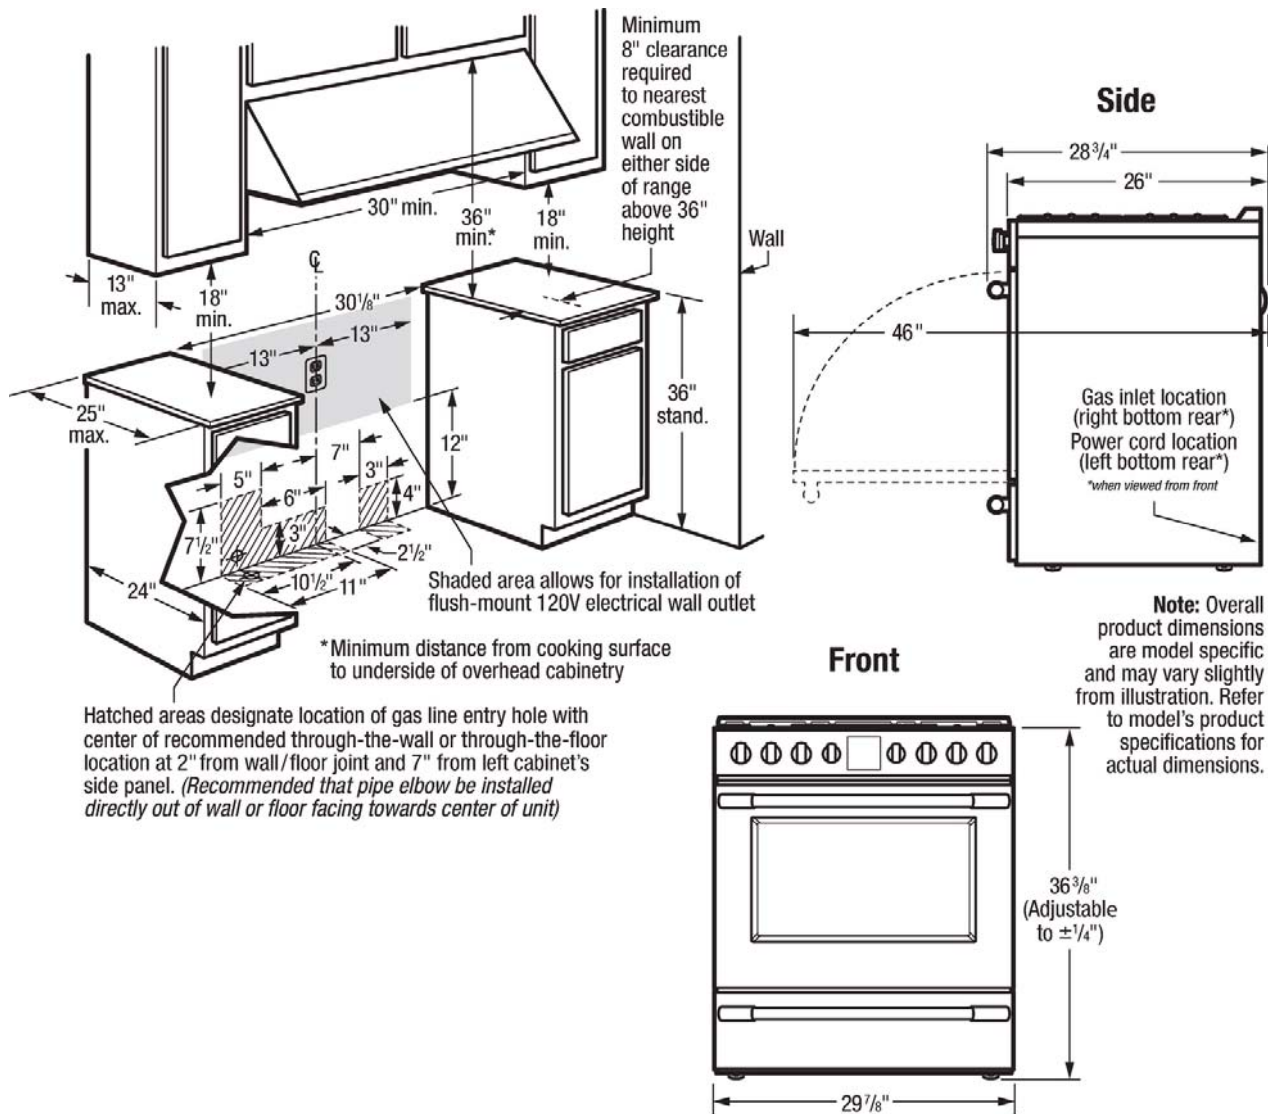

FRIGIDAIRE

PROFESSIONAL.

PCFG3078AF

Available Colors : Stainless Steel

Version : 03/20

Gas Ranges

30" Front Control Freestanding Air Fry Range

Installation Drawing

Note: Overall product dimensions are model specific and may vary slightly from illustration. Refer to model's product specifications for actual dimensions.

FRIGIDAIRE

USA • 10200 David Taylor Drive • Charlotte, NC 28262 • 1-800-FRIGIDAIRE • frigidaire.com
CANADA • 5855 Terry Fox Way • Mississauga, ON L5V 3E4 • 1-800-265-8352 • frigidaire.ca