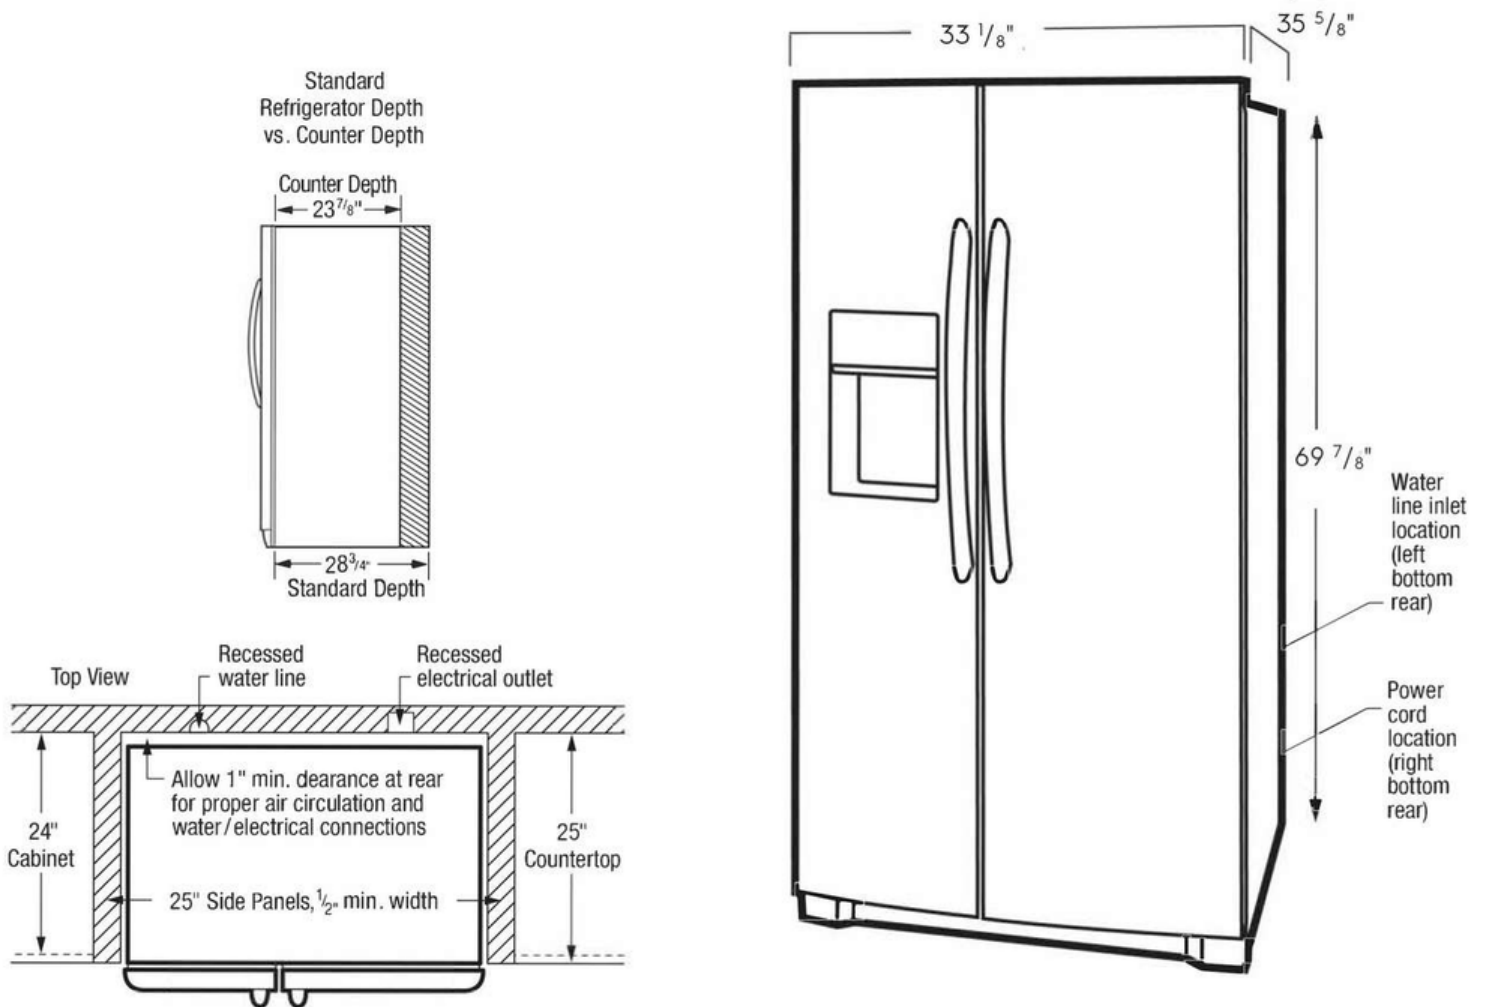

# Frigidaire Gallery

22.3 Cu. Ft. 33" Standard Depth Side by Side Refrigerator

GRSS2352AF

Version : 11/21

Note: For planning purposes only. Always consult local and national electric, gas and plumbing codes.