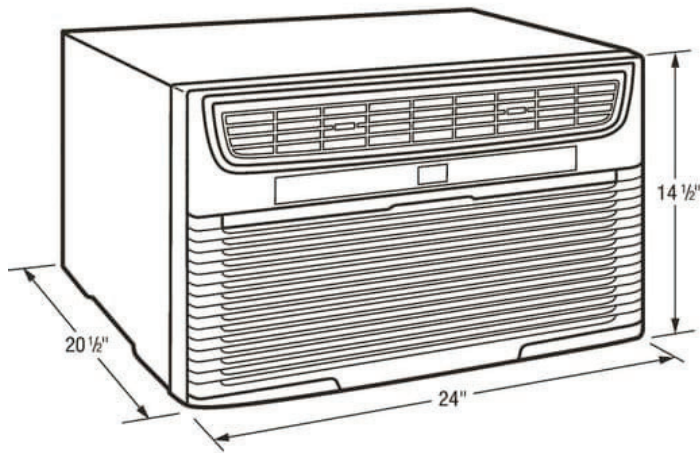

FFTH122WA2

Built-In Air Conditioner

Available Colors : White

Version : 05/19

12,000 BTU Built-In Room Air Conditioner with Supplemental Heat- 230V/60Hz

Installation Drawing