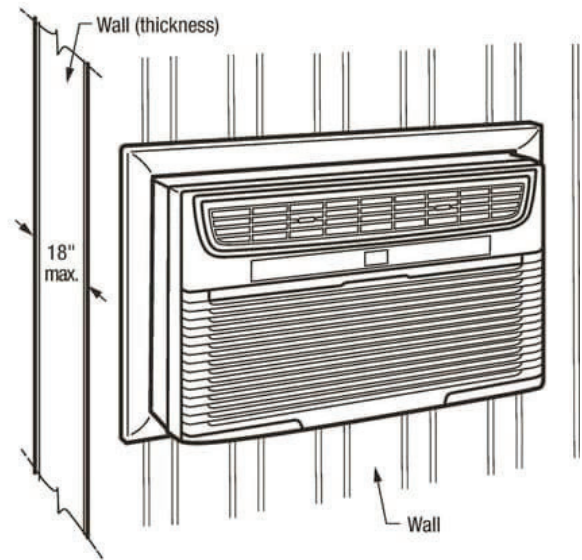

Through-The-Wall Installation