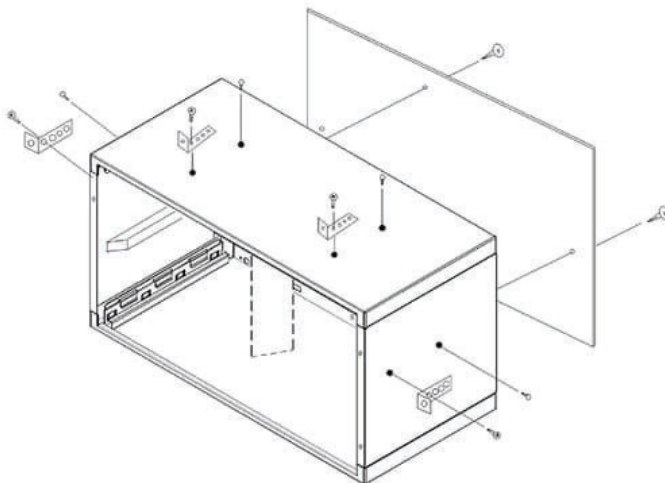

Through-The-Wall 18" Sleeve Kit