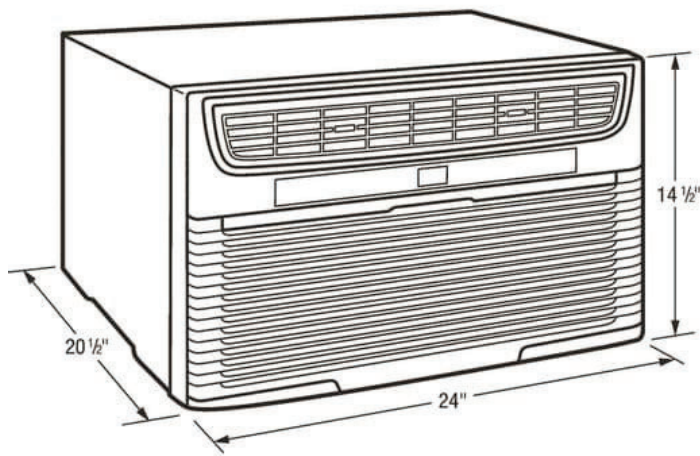

FFTA123WA2

Built-In Air Conditioner

Available Colors : White

Version : 05/19

12,000 BTU Built-In Room Air Conditioner- 230V/60Hz

Installation Drawing