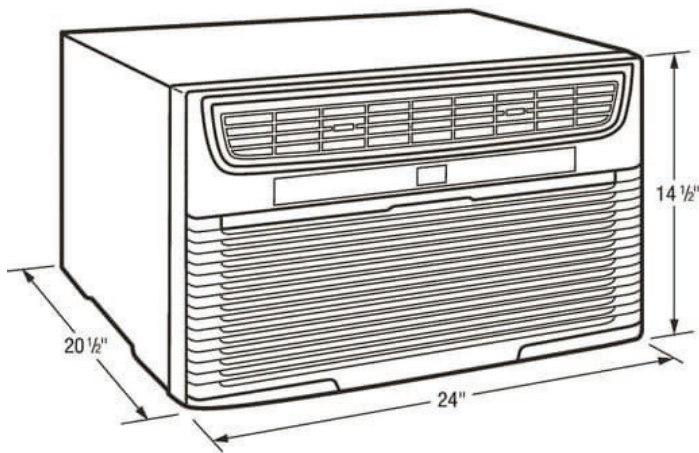

FFTA123WA1

Built-In Air Conditioner

Available Colors : White

Version : 05/19

12,000 BTU Built-In Room Air Conditioner- 115V/60Hz

Installation Drawing