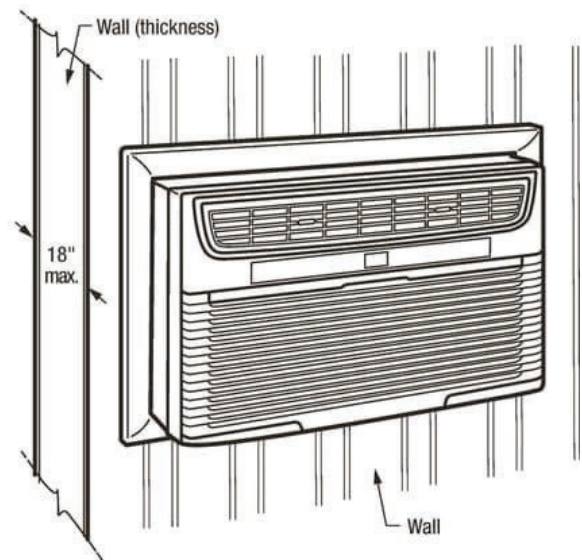

Through-The-Wall Installation