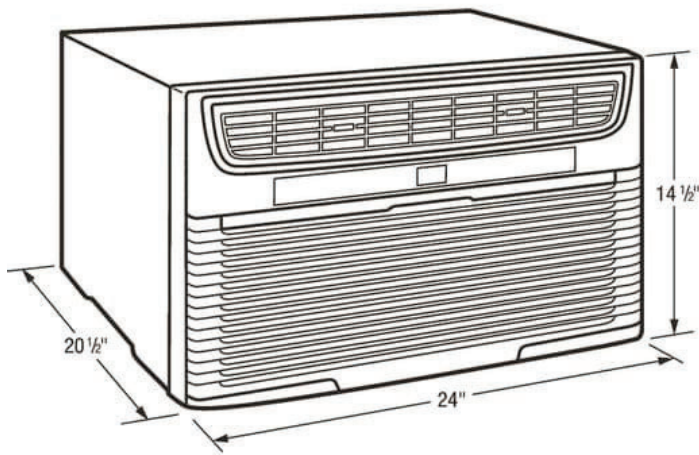

FFTA103WA1

Built-In Air Conditioner

Available Colors : White

Version : 05/19

10,000 BTU Built-In Room Air Conditioner - 115V/60Hz

Installation Drawing