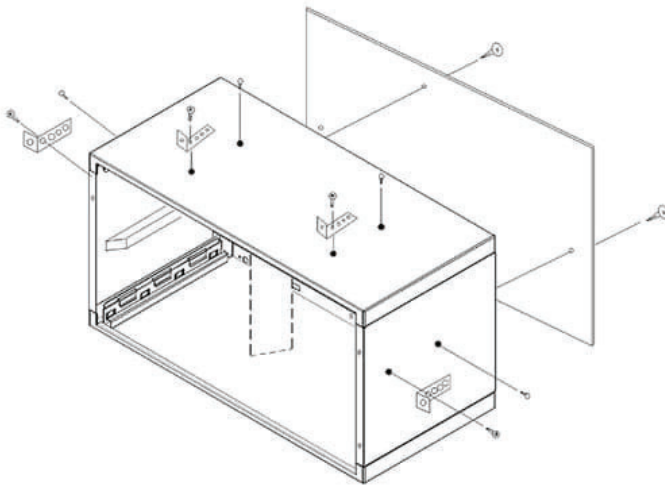

Through-The-Wall 18" Sleeve Kit