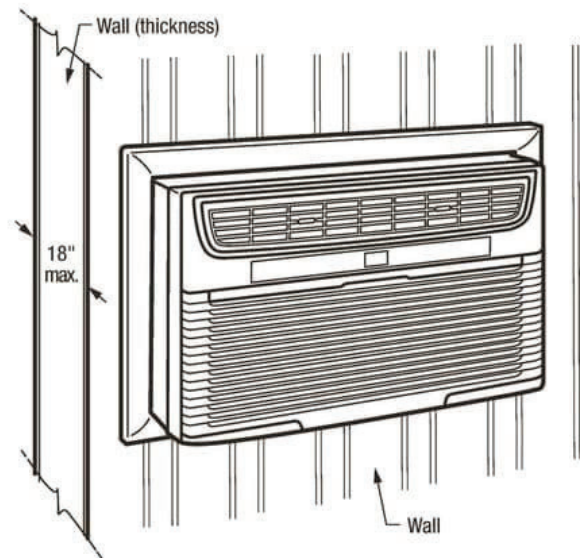

Through-The-Wall Installation