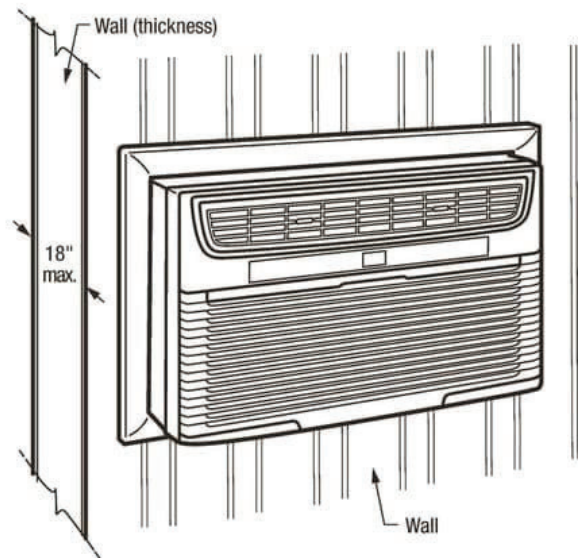

Through-The-Wall Installation