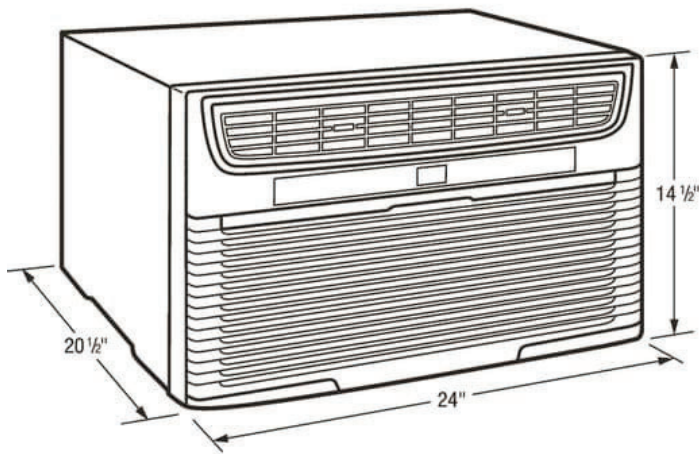

FFTA083WA1

Built-In Air Conditioner

Available Colors : White

Version : 05/19

8,000 BTU Built-In Room Air Conditioner- 115V/60Hz

Installation Drawing