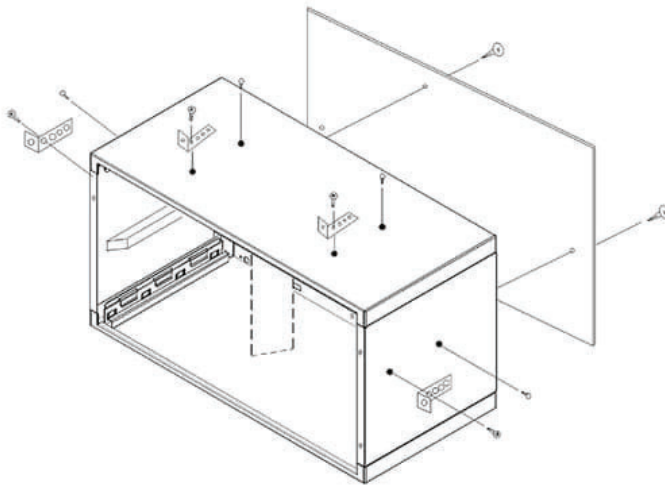

Through-The-Wall 18" Sleeve Kit