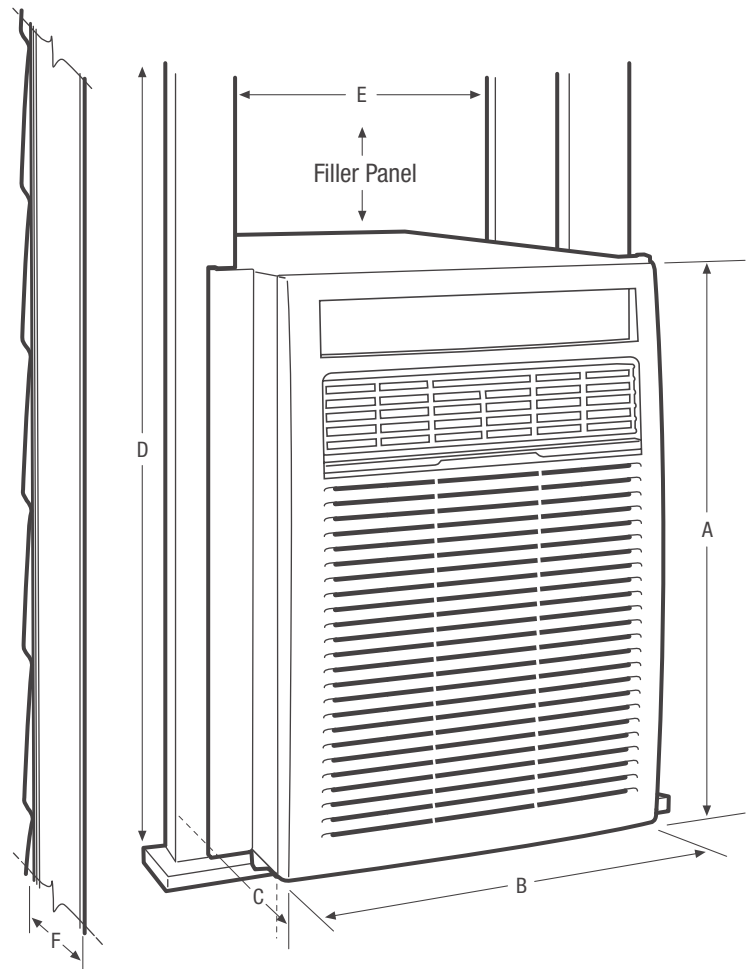

Performance	
BTU (Cool)	10,000
Dehumidification (Pints/Hour)	3.4
Cool Area (Up To Sq. Ft.)	450
Combined Energy Efficiency Ratio	10.4
Energy Efficiency Ratio	10.4
Electrical	
Volts	115
Amps (Cool)	10.0
Watts (Cool)	961
Length of Power Cord (Min./Max.)	6' / 6-1/2'
Plug Type (NEMA)	LCDI (5-15P)
Features	
Electronic Controls	Ready-Select® Controls
Fan Speeds (Cool/Fan)	3/3
Low Voltage Start-Up	Yes
Auto Cool Function	Yes
Energy Saver Mode	Yes
Sleep Mode	Yes
Filter Check	Yes
24-Hour On / Off Timer	Yes
Clean Air Ionizer	
Remote Control	Full-Function
Air CFM (High/Med/Low)	323/294/264
Air Direction Control	4-Way
Fresh Air/Exhaust Vent/Closed	No/Yes/Yes
Filter Type	Antibacterial Mesh
Filter Access	Slide-Out
Slide-Out Chassis	
Window Mounting Kit (Included)	Pleated Quick Mount
Warranty¹	Yes
Certifications	
Performance	AHAM
Specifications	
Refrigerant	R410a
Shipping Weight (Approx.)	84 Lbs.

¹Warranty 5 year sealed system/1 year full parts and labor.

NOTE: For planning purposes only. Always consult local and national electric codes. Refer to Product Installation Guide for detailed installation instructions on the web at frigidaire.com.

Product Dimensions	
A - Height	20-1/4"
B - Width	14-1/5"
C - Depth	23-1/2"

Window Dimensions	
D - Height (Min.)	21-1/2" / 40"
E - Width	15-1/2"
Wall Cutout Dimensions	
F - Max. Wall Thickness	8-1/2"

Accessories information available on the web at frigidaire.com

FRIGIDAIRE

USA • 10200 David Taylor Drive • Charlotte, NC 28262 • 1-800-FRIGIDAIRE • frigidaire.com
CANADA • 5855 Terry Fox Way • Mississauga, ON L5V 3E4 • 1-800-265-8352 • frigidaire.ca

FFRS1022R1 03/15

© 2015 Electrolux Home Products, Inc.

Specifications subject to change.