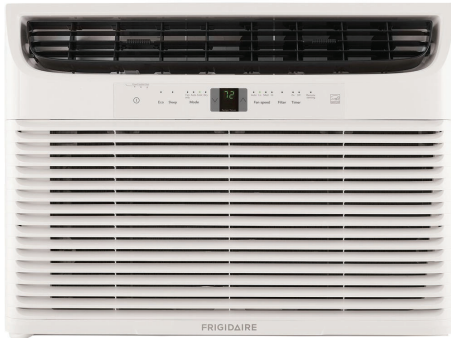

FRIGIDAIRE

FFRE253WAE

AC Window Heavy-Duty

Available Colors : White

Version : 04/19

25,000 BTU Window-Mounted Room Air Conditioner

General Specifications

Max Wall Thickness	10"
Refrigerant	R410a
Annual Cost(,12 / kWh)	237
Shipping Weight (lbs)	155
Warranty	1 Year Full
Reconditioned	No
Window Height	19-1/2"
PROP 65 Label	Yes
Window Width	31" - 42"

Performance

Dehumidification - Pints/Hr	8
Cool Area (Sq. Ft.)	1600
Energy Efficiency Ratio	10.3
Performance Certification	AHAM
BTU (Cool)	25000 / 24700
Combined Energy Efficiency Ratio	10.3

Certifications & Approvals

Safety Certification	UL/CUL (SA11087)
ADA Compliant - All Brands	No
ETL Listed	No
CSA Listed	No
UL Listed	Yes
NSF® Certified	No
ENERGY STAR® Certified	Yes

Exterior Dimension

Depth	26-1/2"
Height	18-5/8"
Width	26-1/2"
Cabinet Height	18-5/8"
Cabinet Depth	25"
Cabinet Depth (w/ Front)	26.5"

Controls

Control Type	Electronic
Sleep Mode	Yes
Control Location	Center

Accessories

Included Accessory	Pleated Quick Mount Window Kit, Support Hardware

Product Specifications

AC

Exhaust Vent	Yes
24-Hour On/Off Timer	Yes
Motor RPM (High)	1120
Air CFM (Low)	413
Filter Type	Anti-Bacterial Mesh
Air Direction Control	6-Way
Remote Control	Full Function / Remote Thermostat
Noise Level dB (Med)	60.5
Energy Saver	Yes
Rear Grill	Yes
Motor RPM (Med)	1030
Fan Auto	Yes
Air CFM (Med)	453
Filter Access	Tilt-Out
Charge - ozs	35.98
Fresh Air	Yes
Air CFM (High)	486
Window Mounting Kit	Pleated Quick Mount
Slide-Out Chassis	Yes
Clean Air Ionizer	Yes
Fan Speeds - Cool	3
Low Voltage Start-up	Yes
Cabinet Louvers	Yes
Noise Level dB (High)	61
Vents Closed	Yes
Noise Level dB (Low)	58.2
Filter Check	Yes
Motor RPM (Low)	930
Fan Speed - Fan - General	3

Electrical Specifications

Amps (Cool)	11.3/12.4
Plug Type	LCDI 6-20P
Power Cord Length	5' (6')
Voltage Rating	230V / 208V 60Hz
Watts (Cool)	2427/ 2398

FRIGIDAIRE

USA • 10200 David Taylor Drive • Charlotte, NC 28262 • 1-800-FRIGIDAIRE • frigidaire.com
CANADA • 5855 Terry Fox Way • Mississauga, ON L5V 3E4 • 1-800-265-8352 • frigidaire.ca