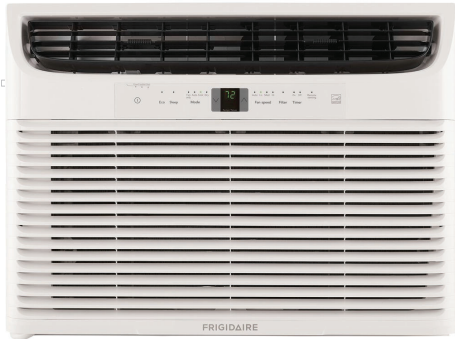

FRIGIDAIRE

FFRE223WAE

AC Window Heavy-Duty

Available Colors : White

Version : 04/19

25,000 BTU Window-Mounted Room Air Conditioner

Product Specifications

AC

Exhaust Vent	Yes
24-Hour On/Off Timer	Yes
Motor RPM (High)	1120
Air CFM (Low)	410
Filter Type	Anti-Bacterial Mesh
Air Direction Control	6-Way
Remote Control	Full Function / Remote Thermostat
Noise Level dB (Med)	59
Energy Saver	Yes
Rear Grill	Yes
Motor RPM (Med)	1030
Fan Auto	Yes
Air CFM (Med)	454
Filter Access	Tilt-Out
Charge - ozs	33.16
Fresh Air	Yes
Air CFM (High)	493
Window Mounting Kit	Pleated Quick Mount
Slide-Out Chassis	Yes
Clean Air Ionizer	No
Fan Speeds - Cool	3
Low Voltage Start-up	Yes
Cabinet Louvers	Yes
Noise Level dB (High)	61
Vents Closed	Yes
Noise Level dB (Low)	58
Filter Check	Yes
Motor RPM (Low)	930
Fan Speed - Fan - General	3

Electrical Specifications

Amps (Cool)	9.6/10.5
Plug Type	LCDDI 6-20P
Power Cord Length	5' (6')
Voltage Rating	230V / 208V 60Hz
Watts (Cool)	2135/2107

General Specifications

Max Wall Thickness	10"
Refrigerant	R410a
Annual Cost(.12 / kWh)	208
Shipping Weight (lbs)	145
Warranty	1 Year Full
Reconditioned	No
Window Height	19-1/2"
PROP 65 Label	Yes
Window Width	31" - 42"

Performance

Dehumidification - Pints/Hr	7.2
Cool Area (Sq. Ft.)	1600
Energy Efficiency Ratio	10.3
Performance Certification	AHAM
BTU (Cool)	22000 / 21700
Combined Energy Efficiency Ratio	10.3

Certifications & Approvals

Safety Certification	UL/CUL (SA11087)
ADA Compliant - All Brands	No
ETL Listed	No
CSA Listed	No
UL Listed	Yes
NSF® Certified	No
ENERGY STAR® Certified	Yes

Exterior Dimension

Depth	26-1/2"
Height	18-5/8"
Width	26-1/2"
Cabinet Height	18-5/8"
Cabinet Depth	25"
Cabinet Depth (w/ Front)	26.5"

Controls

Control Type	Electronic
Sleep Mode	Yes
Control Location	Center

Accessories

Included Accessory	Pleated Quick Mount Window Kit. Support Hardware

FRIGIDAIRE

USA • 10200 David Taylor Drive • Charlotte, NC 28262 • 1-800-FRIGIDAIRE • frigidaire.com
CANADA • 5855 Terry Fox Way • Mississauga, ON L5V 3E4 • 1-800-265-8352 • frigidaire.ca