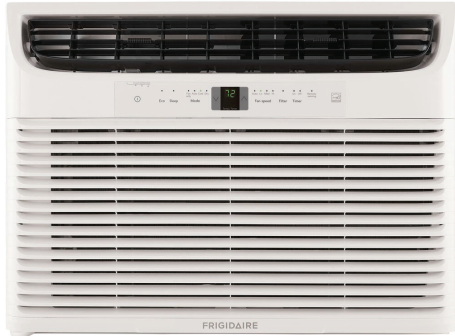

FRIGIDAIRE

FFRE183WAE

AC Window Median

Available Colors : White

Version : 04/19

18,000 BTU Window-Mounted Room Air Conditioner

Product Specifications

AC

Exhaust Vent	Yes
24-Hour On/Off Timer	Yes
Motor RPM (High)	1110
Air CFM (Low)	305
Filter Type	Anti-Bacterial Mesh
Air Direction Control	6-Way
Remote Control	Full Function / Remote Thermostat
Noise Level dB (Med)	55
Energy Saver	Yes
Rear Grill	Yes
Motor RPM (Med)	1000
Fan Auto	Yes
Air CFM (Med)	333
Filter Access	Tilt-Out
Charge - ozs	29.28
Fresh Air	Yes
Air CFM (High)	370
Window Mounting Kit	Pleated Quick Mount
Slide-Out Chassis	Yes
Clean Air Ionizer	No
Fan Speeds - Cool	3
Low Voltage Start-up	Yes
Cabinet Louvers	Yes
Noise Level dB (High)	58
Vents Closed	Yes
Noise Level dB (Low)	53
Filter Check	Yes
Motor RPM (Low)	890
Fan Speed - Fan - General	3

Electrical Specifications

Amps (Cool)	7.3/8.3
Plug Type	LCDI 6-15P
Power Cord Length	5' (6')
Voltage Rating	230V / 208V 60Hz
Watts (Cool)	1525/1500

General Specifications

Max Wall Thickness	8"
Refrigerant	R32
Annual Cost(.12 / kWh)	153
Shipping Weight (lbs)	135
Warranty	1 Year Full
Reconditioned	No
Window Height	18-1/2"
PROP 65 Label	Yes
Window Width	28" - 40-1/2"

Performance

Dehumidification - Pints/Hr	5.2
Cool Area (Sq. Ft.)	1020
Energy Efficiency Ratio	11.8
Performance Certification	AHAM
BTU (Cool)	18000/17700
Combined Energy Efficiency Ratio	11.8

Certifications & Approvals

Safety Certification	UL/CUL (SA11087)
ADA Compliant - All Brands	No
ETL Listed	No
CSA Listed	No
UL Listed	Yes
NSF® Certified	No
ENERGY STAR® Certified	Yes

Exterior Dimension

Depth	25-3/8"
Height	17-7/8"
Width	23-5/8"
Cabinet Height	17-7/8"
Cabinet Depth	24"
Cabinet Depth (w/ Front)	25-3/8"

Controls

Control Type	Electronic
Sleep Mode	Yes
Control Location	Center

FRIGIDAIRE

USA • 10200 David Taylor Drive • Charlotte, NC 28262 • 1-800-FRIGIDAIRE • frigidaire.com
CANADA • 5855 Terry Fox Way • Mississauga, ON L5V 3E4 • 1-800-265-8352 • frigidaire.ca