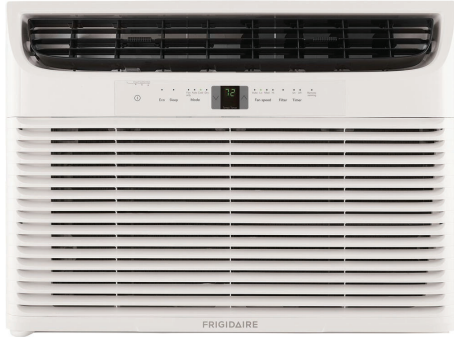

FRIGIDAIRE

FFRA282WAE

AC Window Heavy-Duty

Available Colors : White

Version : 04/19

28,000 BTU Window-Mounted Room Air Conditioner

Product Specifications

AC

Exhaust Vent	Yes
24-Hour On/Off Timer	Yes
Motor RPM (High)	1120
Air CFM (Low)	402
Filter Type	Anti-Bacterial Mesh
Air Direction Control	6-Way
Remote Control	Full Function / Remote Thermostat
Noise Level dB (Med)	60.5
Energy Saver	Yes
Rear Grill	Yes
Motor RPM (Med)	1030
Fan Auto	Yes
Air CFM (Med)	444
Filter Access	Tilt-Out
Charge - ozs	41.6
Fresh Air	Yes
Air CFM (High)	484
Window Mounting Kit	Pleated Quick Mount
Slide-Out Chassis	Yes
Clean Air Ionizer	Yes
Fan Speeds - Cool	3
Low Voltage Start-up	Yes
Cabinet Louvers	Yes
Noise Level dB (High)	63.2
Vents Closed	Yes
Noise Level dB (Low)	58.2
Filter Check	Yes
Motor RPM (Low)	930
Fan Speed - Fan - General	3

Electrical Specifications

Amps (Cool)	13.8 / 15.0
Plug Type	LCDI 6-30P
Power Cord Length	5' (6')
Voltage Rating	230V / 208V 60Hz
Watts (Cool)	3110 / 3110

General Specifications

Max Wall Thickness	10"
Refrigerant	R410a
Annual Cost(.12 / kWh)	303
Shipping Weight (lbs)	163
Warranty	1 Year Full
Reconditioned	No
Window Height	19-1/2"
PROP 65 Label	Yes
Window Width	31" - 42"

Performance

Dehumidification - Pints/Hr	9.5
Cool Area (Sq. Ft.)	1900
Energy Efficiency Ratio	9
Performance Certification	AHAM
BTU (Cool)	28000 / 28000
Combined Energy Efficiency Ratio	9.0

Certifications & Approvals

Safety Certification	UL/CUL (SA11087)
ADA Compliant - All Brands	No
ETL Listed	No
CSA Listed	No
UL Listed	Yes
NSF® Certified	No
ENERGY STAR® Certified	No

Exterior Dimension

Depth	26-1/2"
Height	18-5/8"
Outlet Width	26-3/4"
Width	26-1/2"
Height	18-5/8"

Controls

Control Type	Electronic
Sleep Mode	Yes
Control Location	Center

FRIGIDAIRE

USA • 10200 David Taylor Drive • Charlotte, NC 28262 • 1-800-FRIGIDAIRE • frigidaire.com
CANADA • 5855 Terry Fox Way • Mississauga, ON L5V 3E4 • 1-800-265-8352 • frigidaire.ca