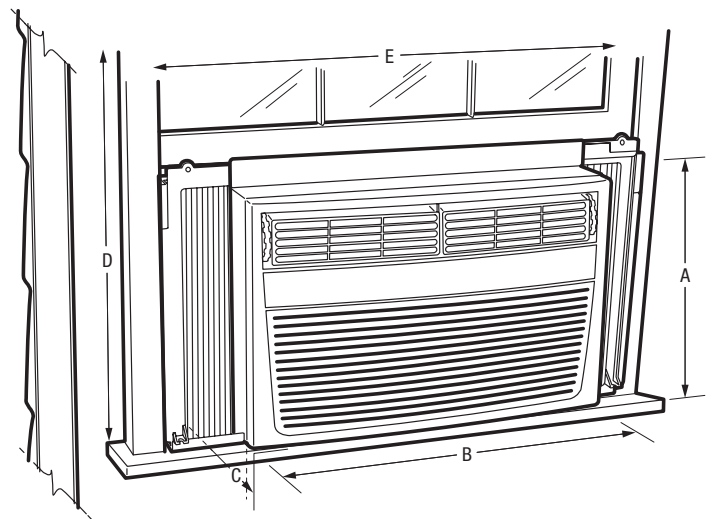

WINDOW DIMENSIONS

D - Height (Min.)	13-1/4"
E - Width (Min./Max.)	22" / 36"

Plug Type (NEMA)
5-15P

Note: For planning purposes only. Always consult local and national electric, gas and plumbing codes. Refer to Product Installation Guide for detailed installation instructions on the web at frigidaire.com.