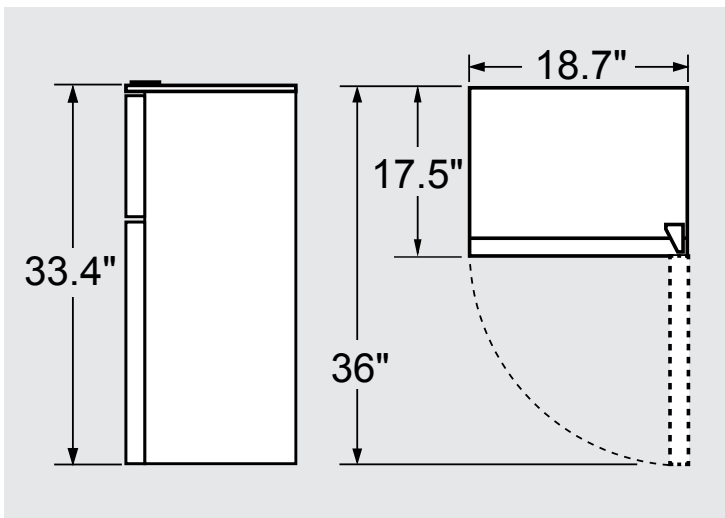

SPECIFICATIONS

Total Capacity (Cu. Ft.)	3.3
Installation Type	Freestanding
Power Supply Connection Location	Right Bottom Rear
Voltage Rating	115V / 60Hz / 15A
Minimum Circuit Required (Amps)	15
Shipping Weight (Approx.)	50 Lbs.

†An electrical supply with grounded three-prong receptacle is required. The power supply circuit must be installed in accordance with current edition of National Electrical Code (NFPA 70) and local codes & ordinances.