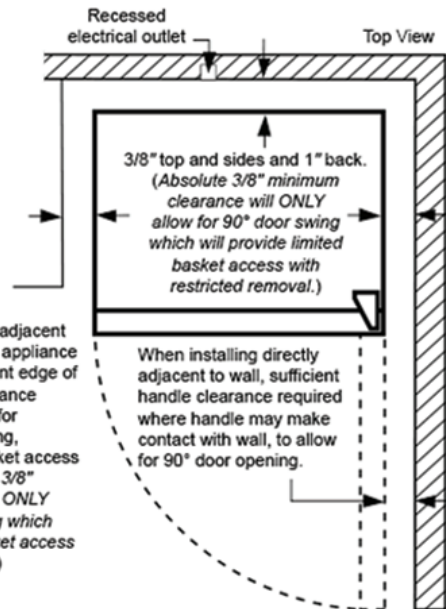

FFFH20F3VW

Available Colors : White

Version : 06/19

Upright Freezer

20.0 Cu. Ft Upright Freezer

Installation Drawing

When installing freezer adjacent to wall, cabinet or other appliance that extends beyond front edge of unit, 20" minimum clearance recommended to allow for optimum 125° door swing, providing complete basket access and removal. (Absolute 3/8" minimum clearance will ONLY allow for 90° door swing which will provide limited basket access with restricted removal.)