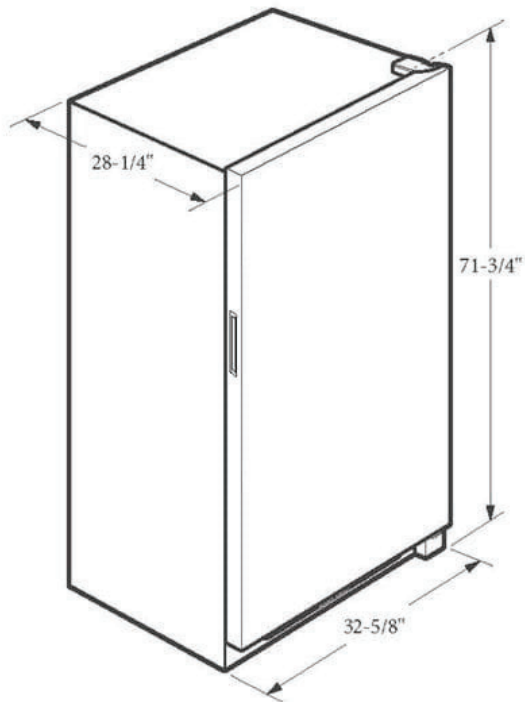

FFFH20F3VW

Available Colors : White

Version : 06/19

Upright Freezer

20.0 Cu. Ft Upright Freezer

Installation Drawing

When installing freezer adjacent to wall, cabinet or other appliance that extends beyond front edge of unit, 20" minimum clearance recommended to allow for optimum 125° door swing, providing complete basket access and removal. (Absolute 3/8" minimum clearance will ONLY allow for 90° door swing which will provide limited basket access with restricted removal.)