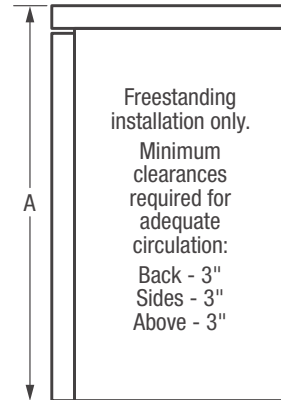

Beverage Center

FFBC4622QS

4.6 Cu. Ft.

Product Dimensions

Height	34"
Width	21-1/2"
Depth (Incl. Door/Incl. Handle)	22-3/8" / 24-1/2"
Depth with Door Opened 90°	43"

More Easy-To-Use Features

Lock with Pop-Out Key

138 - 12 oz. Can Storage

Holds up to 138 - 12 oz. cans for maximum storage of your favorite beverages.

Reversible Door Swing Option

Door can be installed to open left or right based on your needs.

Stainless Steel Door with Tinted Window

High-quality look to complement your room and beverage collection.

Features	
Cubic Feet (Cu.Ft.)	4.6
Bottle/Can Capacity	138 12 oz. Cans
Exterior	
Door Color	Stainless Steel
Cabinet Color	Black
Window Type	Tinted
Door Handle	Top Front-Mounted
Reversible Door	Yes
Adjustable Leveling Legs	Yes
Interior	
Control Type	Electronic
Display	F° or C° LED
Lighting	Exhibit
Manual Control Lighting	Yes
Condenser	Static
High-Temperature Acoustic Alarm	Yes
Illumination System	LED
Power-On/Off Control	Yes
Temperature Zones	1
Temperature Range	33°F to 50°F
Shelves	3 Spacewise® Adjustable Glass
Cabinet Liner	Black
Specifications	
Power Supply Connection Location	Lower RH Rear Corner
Voltage Rating	120V / 60Hz / 15A
Minimum Circuit Required (Amps)	15
Shipping Weight (Approx.)	101 Lbs.
Installation Type	Freestanding

Product Dimensions	
A - Height	34"
B - Width	21-1/2"
C - Depth (Incl. Door / Incl. Handle)	22-3/8" / 24-1/2"
D - Depth with Door Open 90°	43"

Accessories information available on the web at frigidaire.com