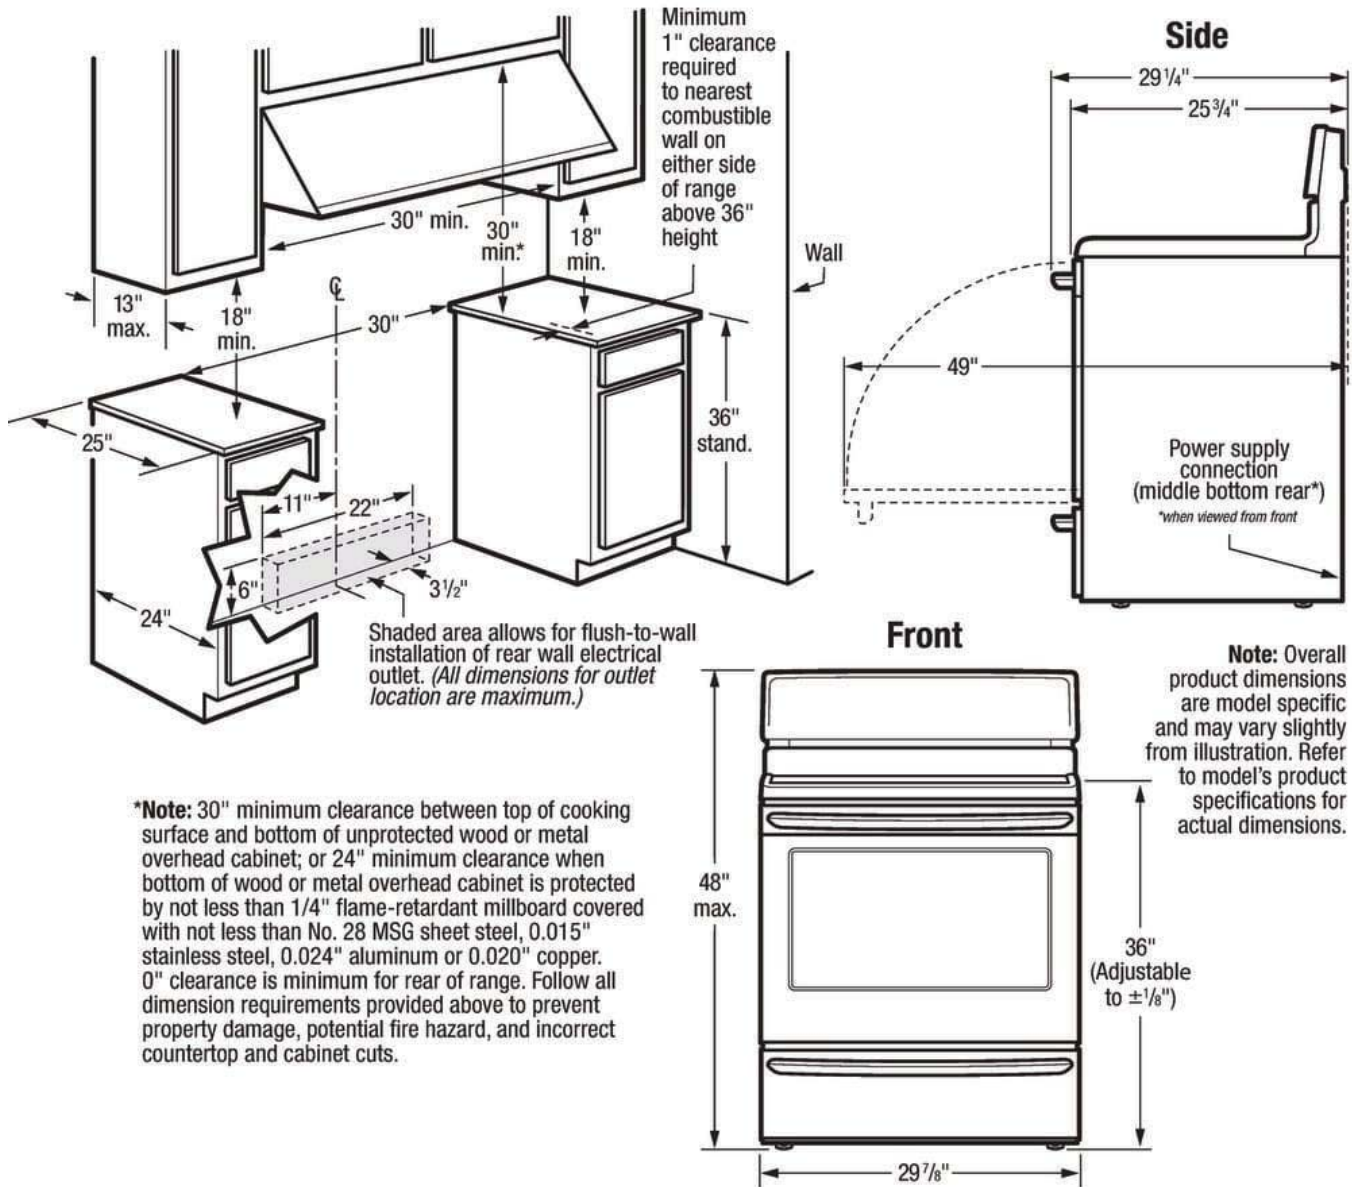

FRIGIDAIRE

FCRC3005AW

Available Colors : White

Version : 08/19

Electric Ranges

30" Electric Range

Installation Drawing