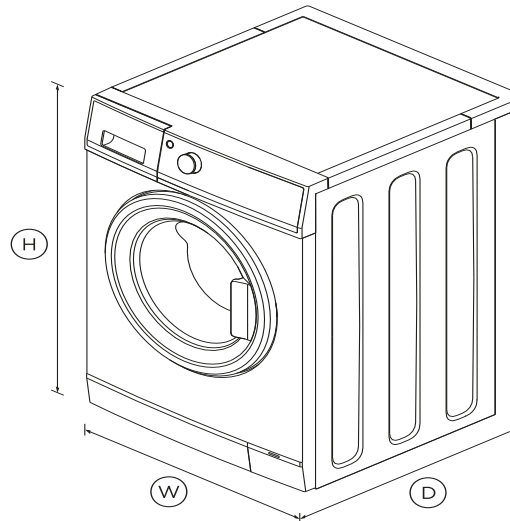

DIMENSIONS

Height	33 ¹ / ₄ - 33 ⁵ / ₈ "
Width	23 ⁷ / ₁₆ "
Depth	25 ³ / ₈ "

FEATURES & BENEFITS

SmartDrive(TM) technology

SmartDrive™ Technology is a gentle, quiet, and efficient combination of smart electronics and a direct drive motor that senses the load to deliver better fabric care.

Large capacity

This Fisher & Paykel compact washer can wash up to 2.4 cubic feet per cycle, reducing the number of times you have to run your machine and saving precious time.

Add a Garment

The Add a Garment feature allows you to quickly add or remove any size garment mid cycle. Simply press the Add a Garment button and the door will unlock. If the drum water is too high, just enough will be drained out before the door is unlocked.