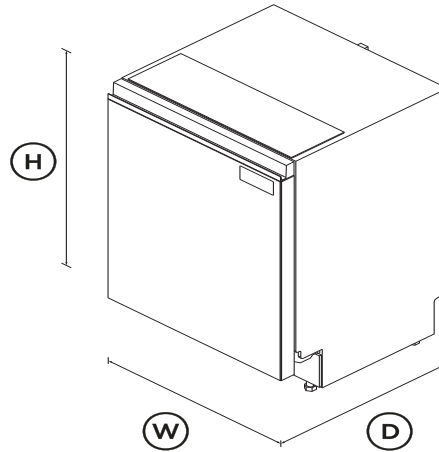

DIMENSIONS

Height	33 3/4 - 36 1/8"
Width	23 1/2"
Depth	22 5/8"

FEATURES & BENEFITS

SEAMLESS DESIGN

Install this dishwasher flush under your benchtop with minimal gaps. Designed to match our Contemporary family of appliances with a recessed handle for a seamless finish in your kitchen.