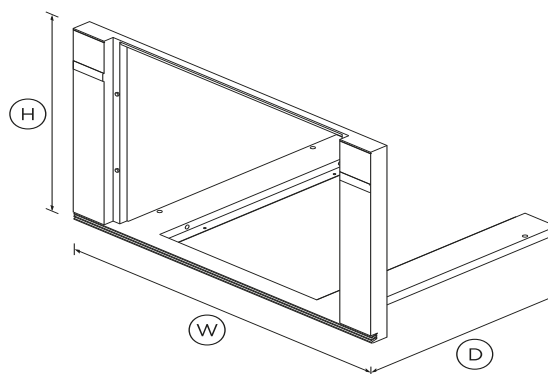

- This is Minimal style, to pair with other Minimal style products

DIMENSIONS

Height	18 ¹³ / ₁₆ "
Width	29 ¹³ / ₁₆ "
Depth	20 ⁷ / ₈ "

TEST The product dimensions and specifications in this page apply to the specific product and model. Under our policy of continuous improvement, these dimensions and specifications may change at any time. You should therefore check with Fisher & Paykel's Customer Care Centre to ensure this page correctly describes the model currently available. ? Fisher & Paykel Appliances Ltd 2020

SPECIFICATIONS

Product dimensions

Depth	20 ⁷ / ₈ "
Height	18 ¹³ / ₁₆ "
Width	29 ¹³ / ₁₆ "

SKU	81939
-----	-------

Other product downloads available at fisherpaykel.com

Install Guide (Microwave Oven)

Install Guide (Coffee Maker)